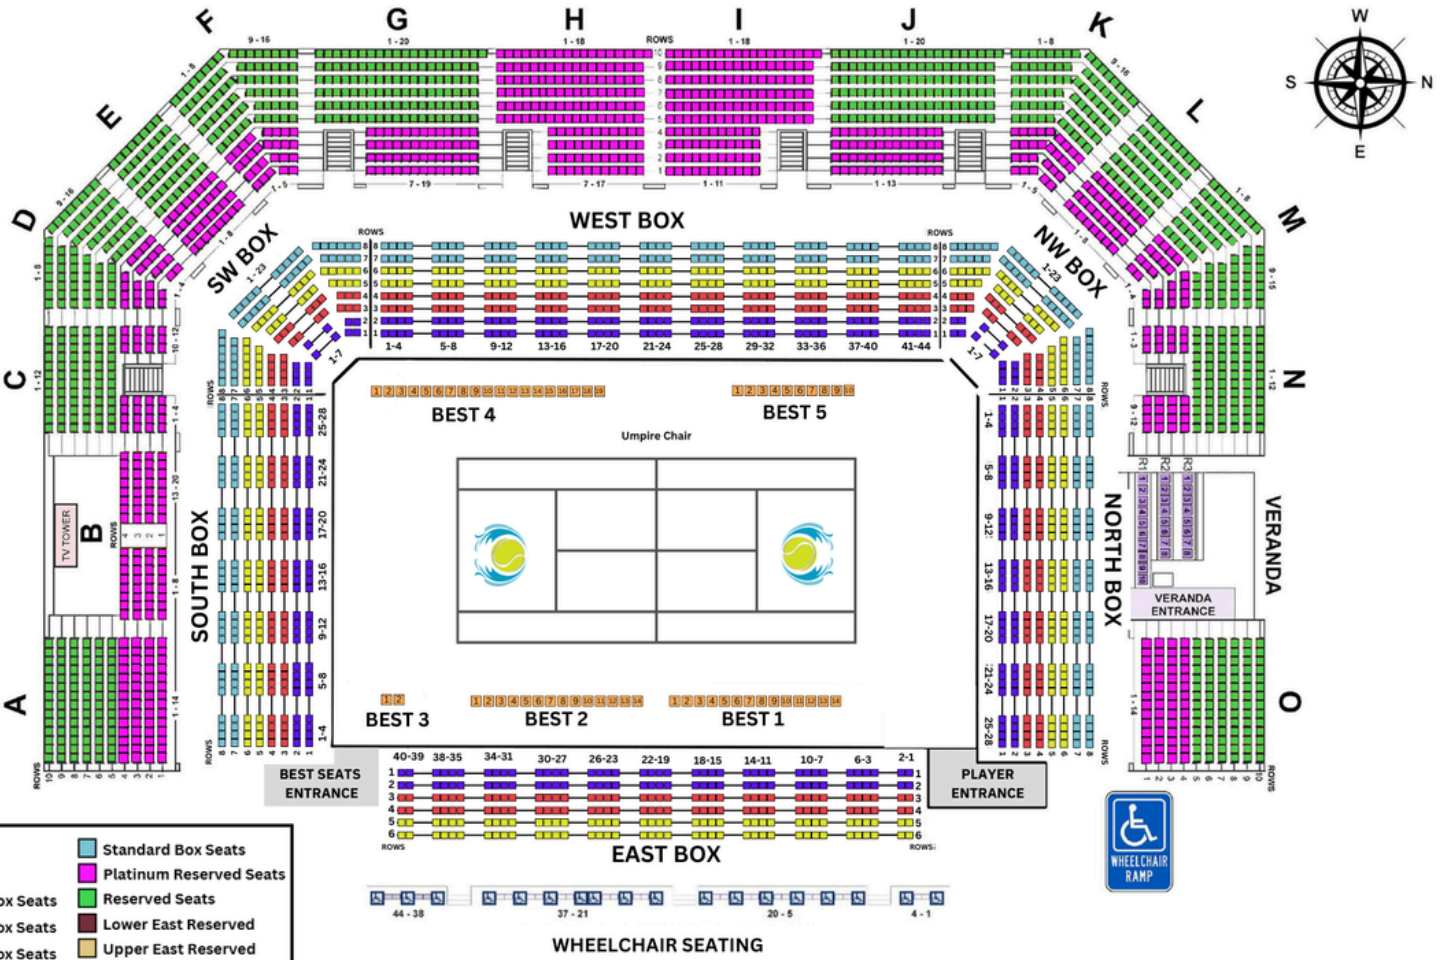

# DELRAY BEACH OPEN STADIUM SEATING MAP

**EAST RESERVED**