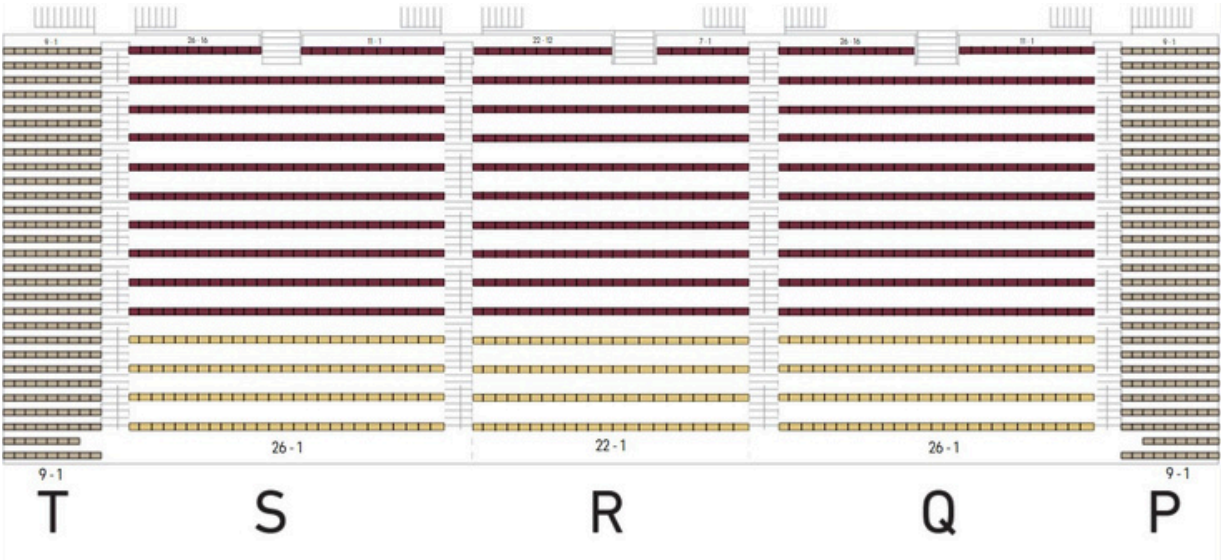

# DELRAY BEACH OPEN STADIUM SEATING MAP

**EAST RESERVED**